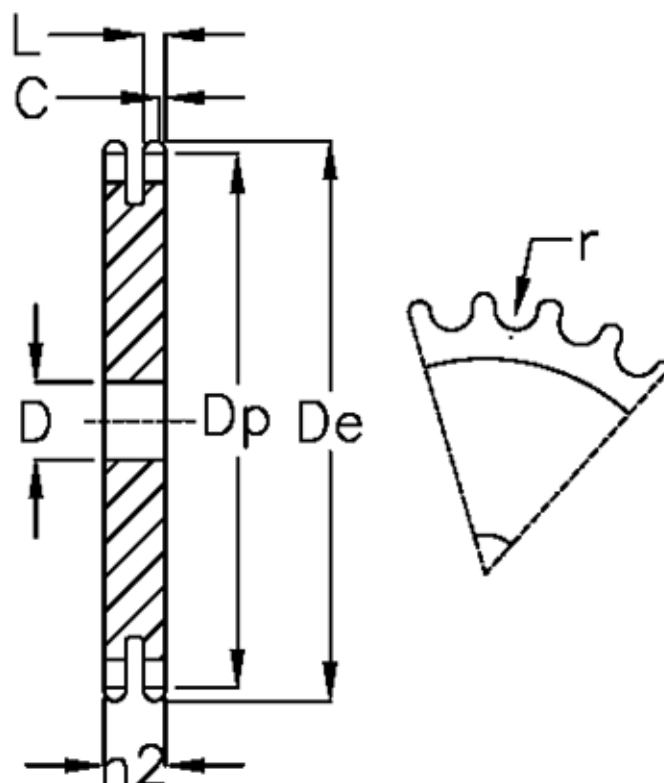

Article number: 616022005043

Description: Plate wheel 08 B-2 Z=43 duplex

Measures

C	= 1
D	= 20
De	= 179.7
Dp	= 173.99
For chain size	= 1/2 x 5/16
For chain type	= 08 B-2
h2	= 21
L	= 7

Number of teeth	= 43
r	= 8.51